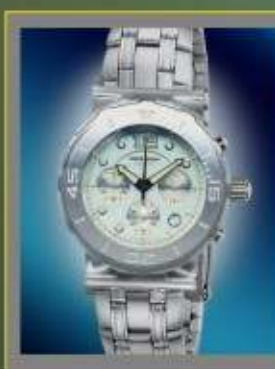

FIREFISH

6976 - Ladies Maui Blue

6976a - Ladies Maui Blue SS

6970 - Ladies Maui Black

6970a Ladies Maui Black SS

6971 Ladies Maui - Yellow

6971a Ladies Maui Yellow SS

6972 Ladies Maui Ice

6973 Ladies Maui Pink

6973a Ladies Maui Pink

6972a Ladies Maui Ice SS

6975 Ladies Maui Violet

6975a Ladies Maui Violet SS

6974a Ladies Maui Orange

6974 Ladies Maui Orange

IMMERSION
DIVING TECHNOLOGY