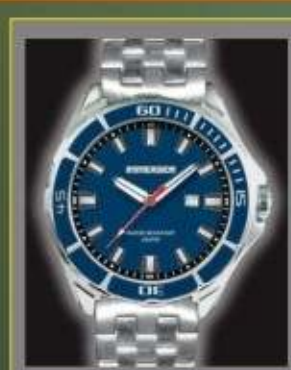

FIREFISH

6860 WHALE
ORANGE/ORANGE

6860 WHALE
BLACK/ORANGE

6860B WHALE
ORANGE / BLACK

6863 WHALE
BLACK /ORANGE

6861 WHALE GREEN / GREEN

6861B WHALE BLACK/ GREEN

6862 WHALE BLUE/BLUE

6864 WHALE ORANGE/ORANGE SS

6865 WHALE GREEN/GREEN

6866 WHALE BLUE/BLUE SS

IMMERSION
DIVING TECHNOLOGY

6867 WHALE BLACK /ORANGE SS

6868 WHALE BLACK/BLACK SS

6869 WHALE ORANGE/BLACK SS

6870 WHALE GREEN/BLACK SS